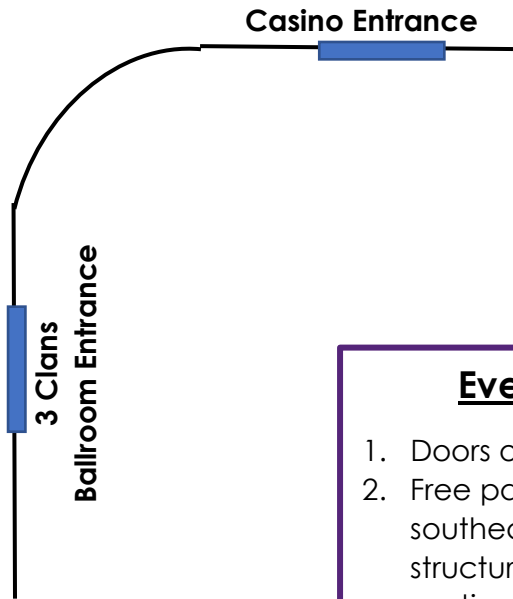

VENUE MAP

RADISSON HOTEL & CONFERENCE
CENTER GREEN BAY

2040 Airport Dr.
Green Bay, WI

**IROQUOIS
COMPLEX**

**THREE CLANS
BALLROOM**

Event Hours & Parking

1. Doors open to attendees at 8am.
2. Free parking is available in the southeast lot or in the parking structure located in the NORTHEAST section of the property and you will enter through the casino.