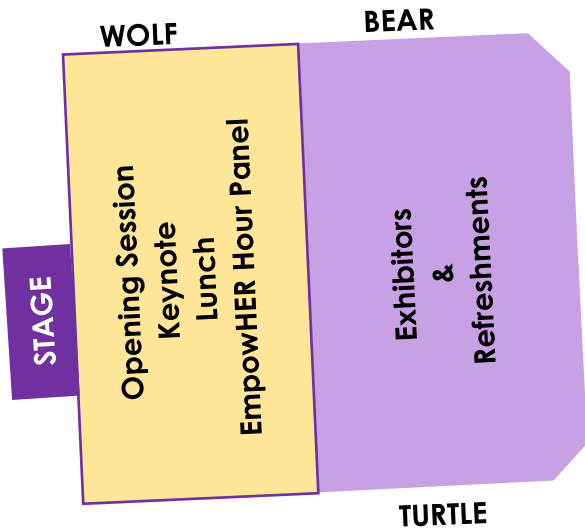

VENUE MAP

RADISSON HOTEL & CONFERENCE
CENTER GREEN BAY

2040 Airport Dr.
Green Bay, WI

**IROQUOIS
COMPLEX**

**THREE CLANS
BALLROOM**

Event Hours & Parking

1. Doors open to attendees at 8am.
2. Free parking is available in the southeast lot or in the parking structure located in the NORTHEAST section of the property and you will enter through the casino.